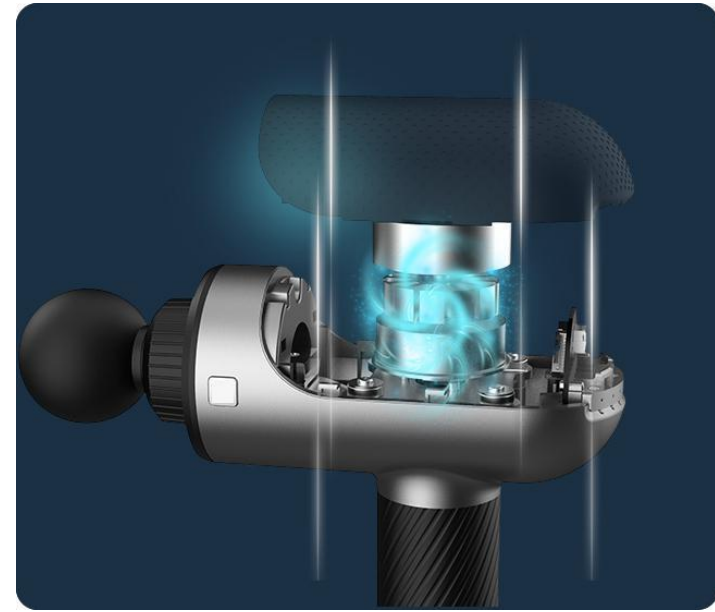

## MX1

The MX1 is a fascia gun that is very suitable for professional fitness and sore body parts due to fatigue person. 32 gears of hitting intensity can be selected by twisting the knob, and the maximum speed can reach 3200RPM, which can satisfy all parts of the body with different degrees of sensitivity.

## High power brushless motor

28V high torque brushless motor, up to 3200RPM, every hit can reach the depth of muscle.