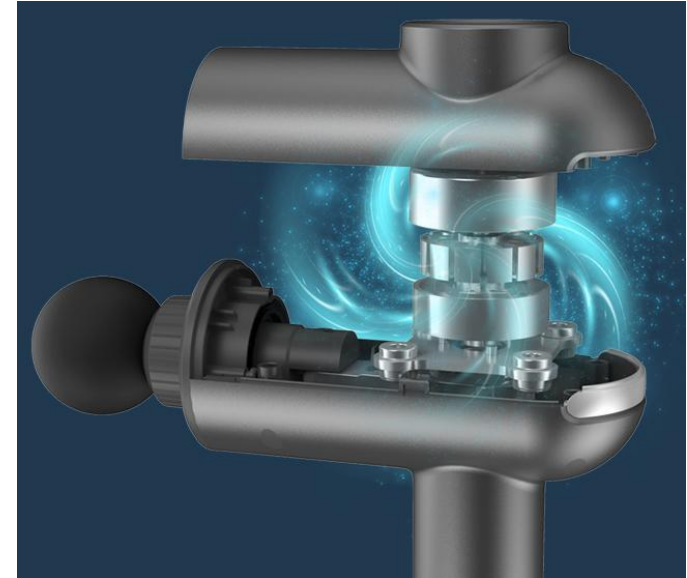

MX2

High power brushless motor

28V high torque brushless motor, up to 3200RPM, every hit can reach the depth of muscle.