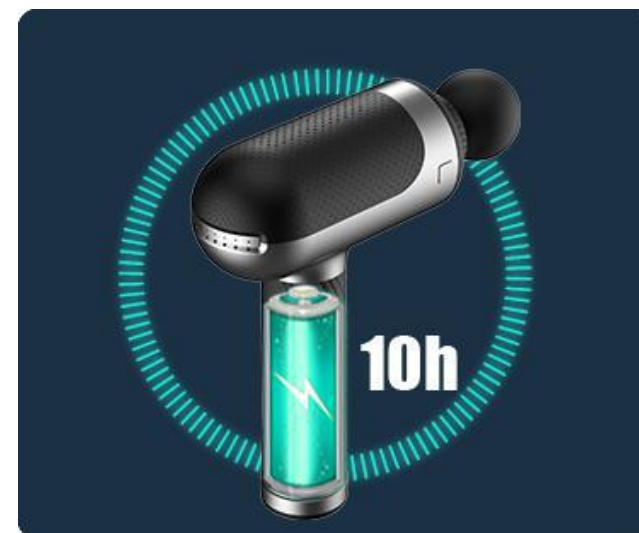

## Easy to grasp

---

The surface of the handle is designed with textures, which is easy to grasp, and the surface is sprayed with rubber paint to make the touch softer.

## Long battery life

---

10 hours long-lasting battery life in typical mode, which can meet nearly a month of use.