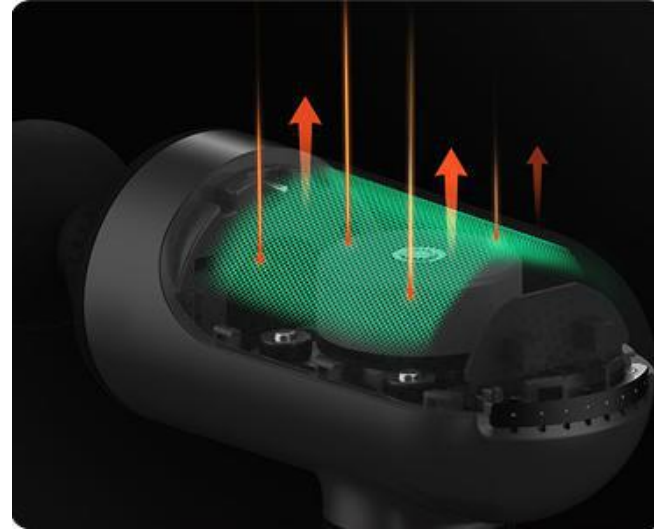

## MX1

The MX1 is a fascia gun that is very suitable for professional fitness and sore body parts due to fatigue person. 32 gears of hitting intensity can be selected by twisting the knob, and the maximum speed can reach 3200RPM, which can satisfy all parts of the body with different degrees of sensitivity.

## High power brushless motor

28V high torque brushless motor, up to 3200RPM, every hit can reach the depth of muscle.

## 11mm Deep Massage

With 11mm hitting, it can effectively reduce muscle stiffness and soreness. Promote blood circulation and range of motion, improve body soft tissue health.

MX1

## 32 gears adjustment

Only suitable and precise strength can bring comfort massage, can turn the knob to find the best strength during 32 gears.

MX1