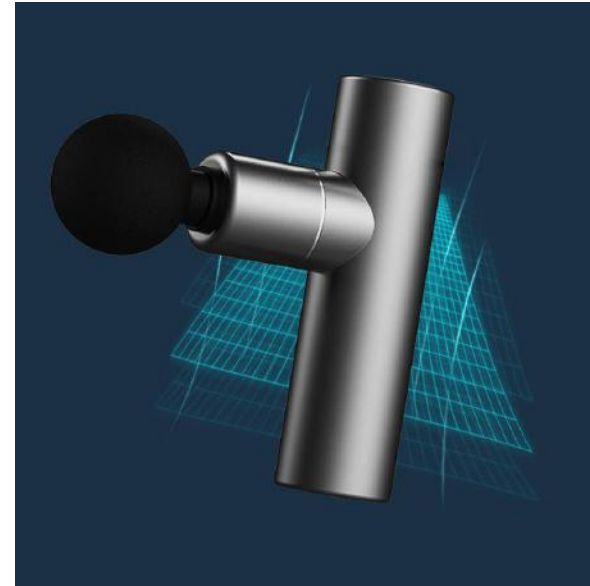

MX3

Aluminium Alloy Body

Heat dissipation fast, high quality texture, feel smooth when touching.