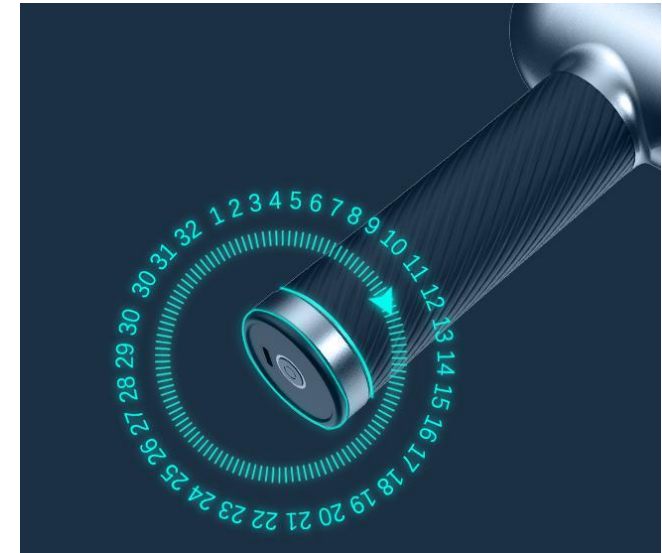

32 gears adjustment

Only suitable and precise strength can bring comfort massage, can turn the knob to find the best strength during 32 gears.