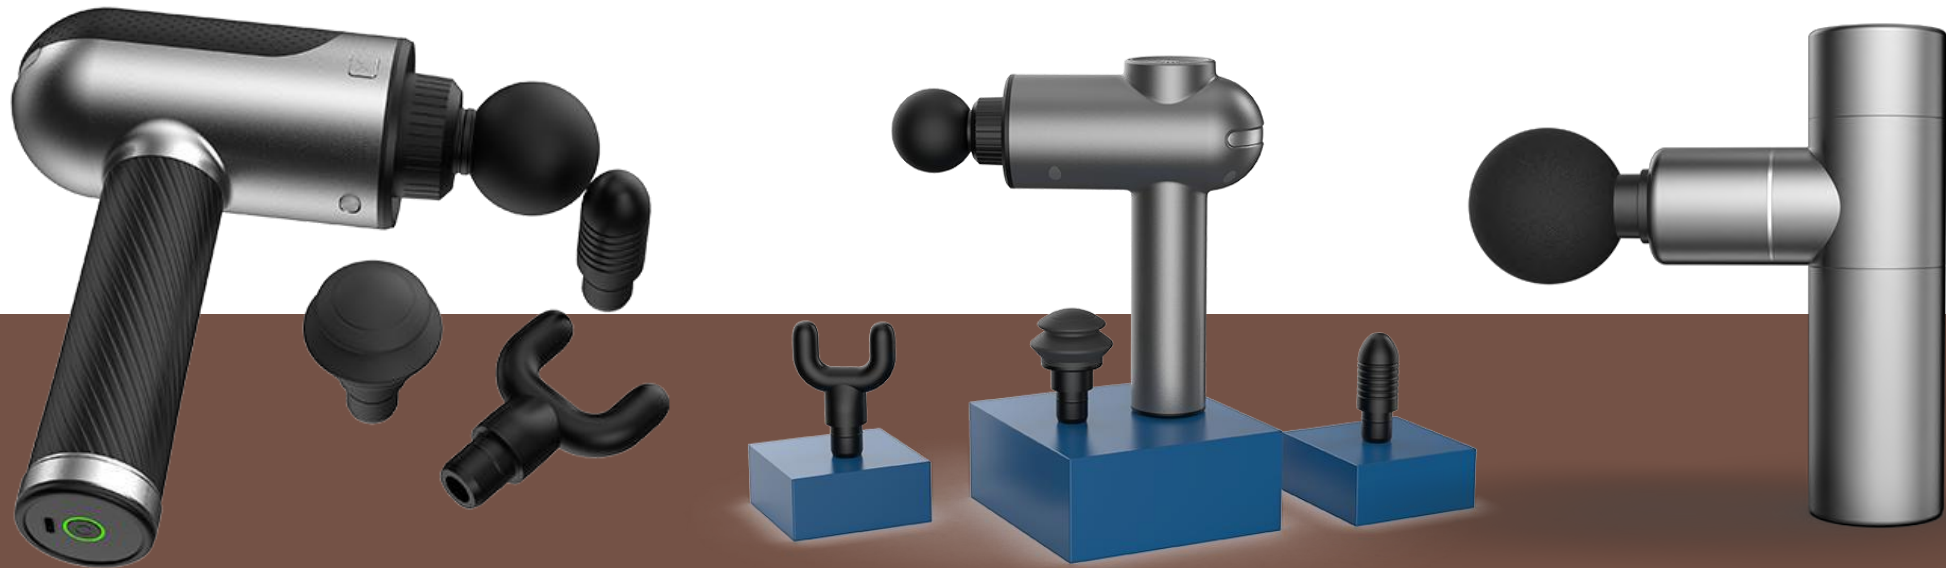

# MASSAGE GUN SERIES

MX1 / MX2 / MX3

## MX1

The MX1 is a fascia gun that is very suitable for professional fitness and sore body parts due to fatigue person. 32 gears of hitting intensity can be selected by twisting the knob, and the maximum speed can reach 3200RPM, which can satisfy all parts of the body with different degrees of sensitivity.

## 11mm Deep Massage

With 11mm hitting, it can effectively reduce muscle stiffness and soreness. Promote blood circulation and range of motion, improve body soft tissue health.

MX1