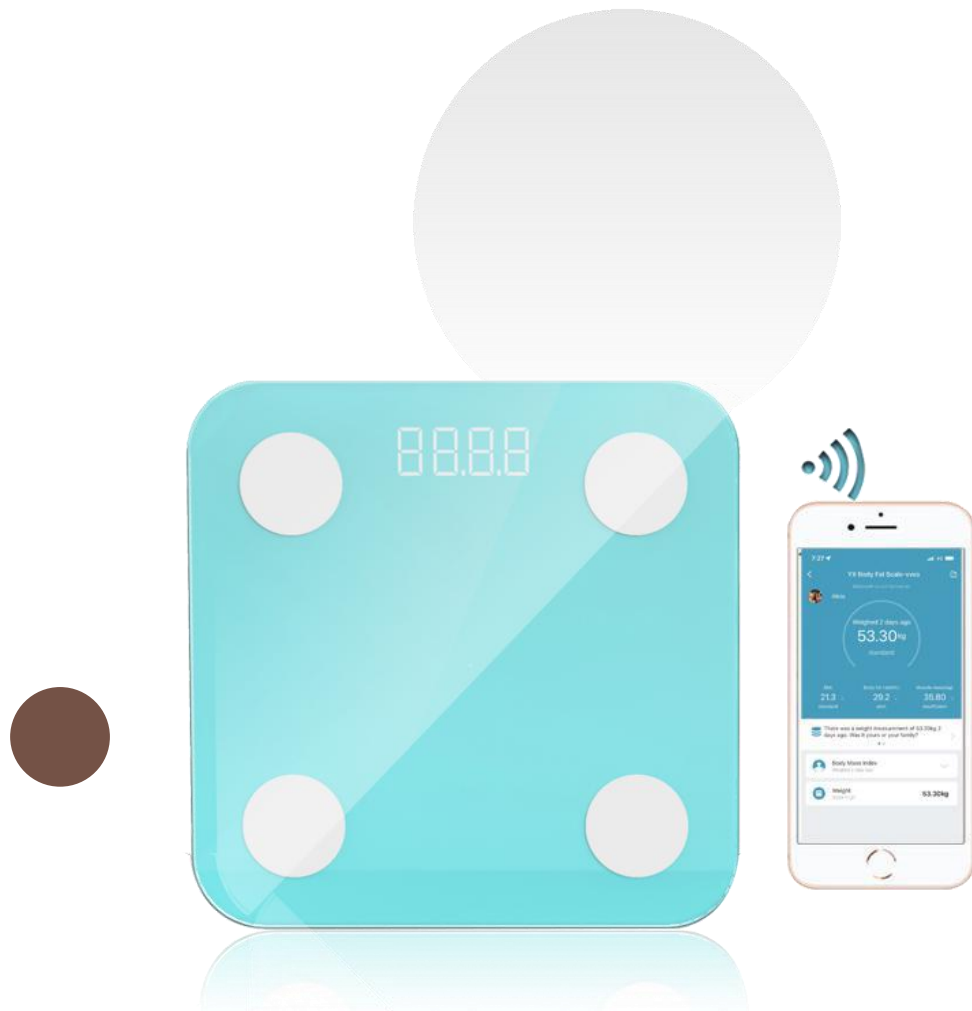

SMART BODY FAT SCALE

SF1

- SF1 is our star body fat scale. It has a simple and elegant design, available in a variety of colors. It ships millions of units every year to market.
- When measuring, the built-in electrode pads will emit a weak current, and it only takes a few seconds to measure the body fat, muscle, water and other body components of the human body.
- The built-in wireless function can be connected to the mobile phone APP. Every measurement is accurately recorded, and a report can be formed for review to clearly understand the changes of the body in each period.

SF1

Hidden LED

The scale will work automatically when start measuring, LED display weight data.

Stable & Anti-slip

Silicon pad is installed at the scale bottom, which makes whole scale stable and grasp the ground, prevent roller and skidding

SF1

Super thin

The surface of the scale is made of 5mm tempered glass, which is wear-resistance and compressive.

Multi-data indicate

real-time monitoring of body fat dynamic, record historical data.

SF1

Multi-color optional

Many color for choice, simple and clean design.

Support eight people sharing

Support to bind 8 family members, analyze the body mass index of each family member individually, so that you can better note the physical health of your family member.