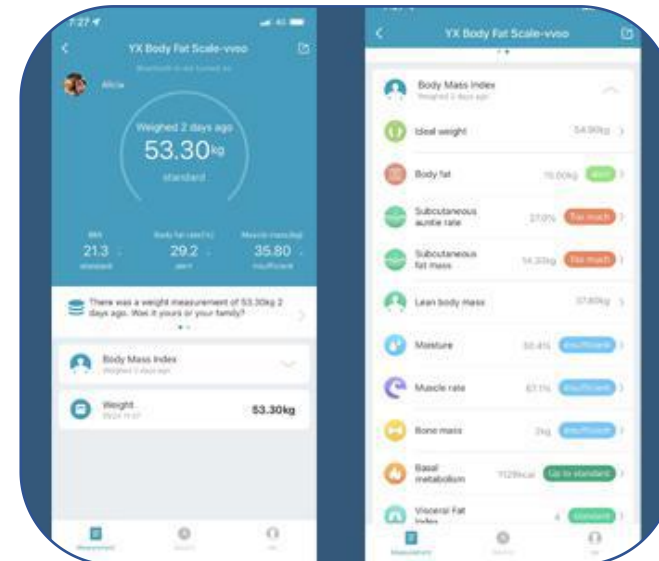

SMART BODY FAT SCALE

SF1

- SF1 is our star body fat scale. It has a simple and elegant design, available in a variety of colors. It ships millions of units every year to market.
- When measuring, the built-in electrode pads will emit a weak current, and it only takes a few seconds to measure the body fat, muscle, water and other body components of the human body.
- The built-in wireless function can be connected to the mobile phone APP. Every measurement is accurately recorded, and a report can be formed for review to clearly understand the changes of the body in each period.

SF1

Hidden LED

The scale will work automatically when start measuring, LED display weight data.

Stable & Anti-slip

Silicon pad is installed at the scale bottom, which makes whole scale stable and grasp the ground, prevent roller and skidding

SF1

Super thin

The surface of the scale is made of 5mm tempered glass, which is wear-resistance and compressive.

Multi-data indicate

real-time monitoring of body fat dynamic, record historical data.

SF1

Multi-color optional

Many color for choice, simple and clean design.

Support eight people sharing

Support to bind 8 family members, analyze the body mass index of each family member individually, so that you can better note the physical health of your family member.